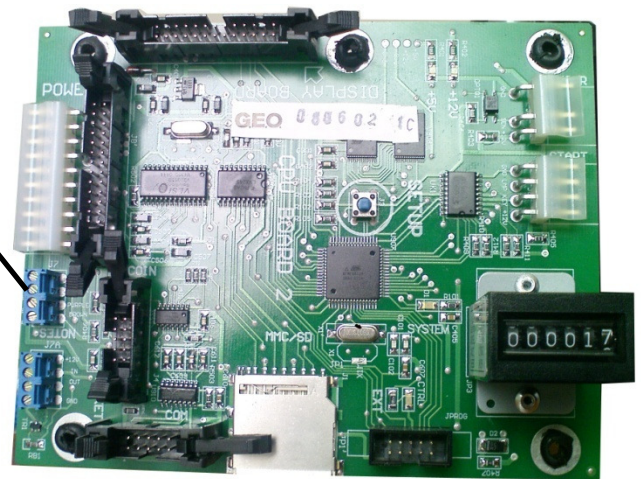

# MARS AE2600 Series 30 PIN Connection Layout For Boxer Amusement Game by Punch Line

- This is for 115 Volt Version only!

Red = 12V – DO NOT CONNECT

Black = Ground DO NOT CONNECT

Purple = Pulse (inhibit ground) PIN 24

Brown = Pulse PIN 7

PIN 4 and PIN 20 – wire directly to 115 Volt connector labeled inside service area.