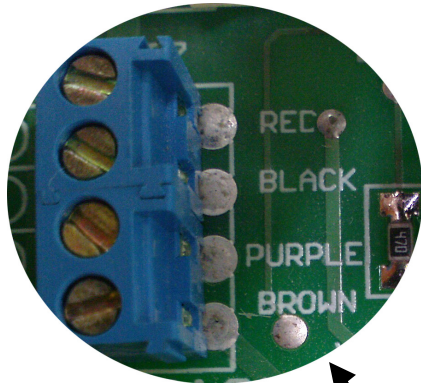

# MARS AE2600 Series 30 PIN Connection Layout For Boxer Amusement Game by Punch Line

- This is for 115 Volt Version only!

Red = 12V – DO NOT CONNECT

Black = Ground DO NOT CONNECT

Purple = Pulse (inhibit ground) PIN 24

Brown = Pulse PIN 7

PIN 4 and PIN 20 – wire directly to 115 Volt connector labeled inside service area.